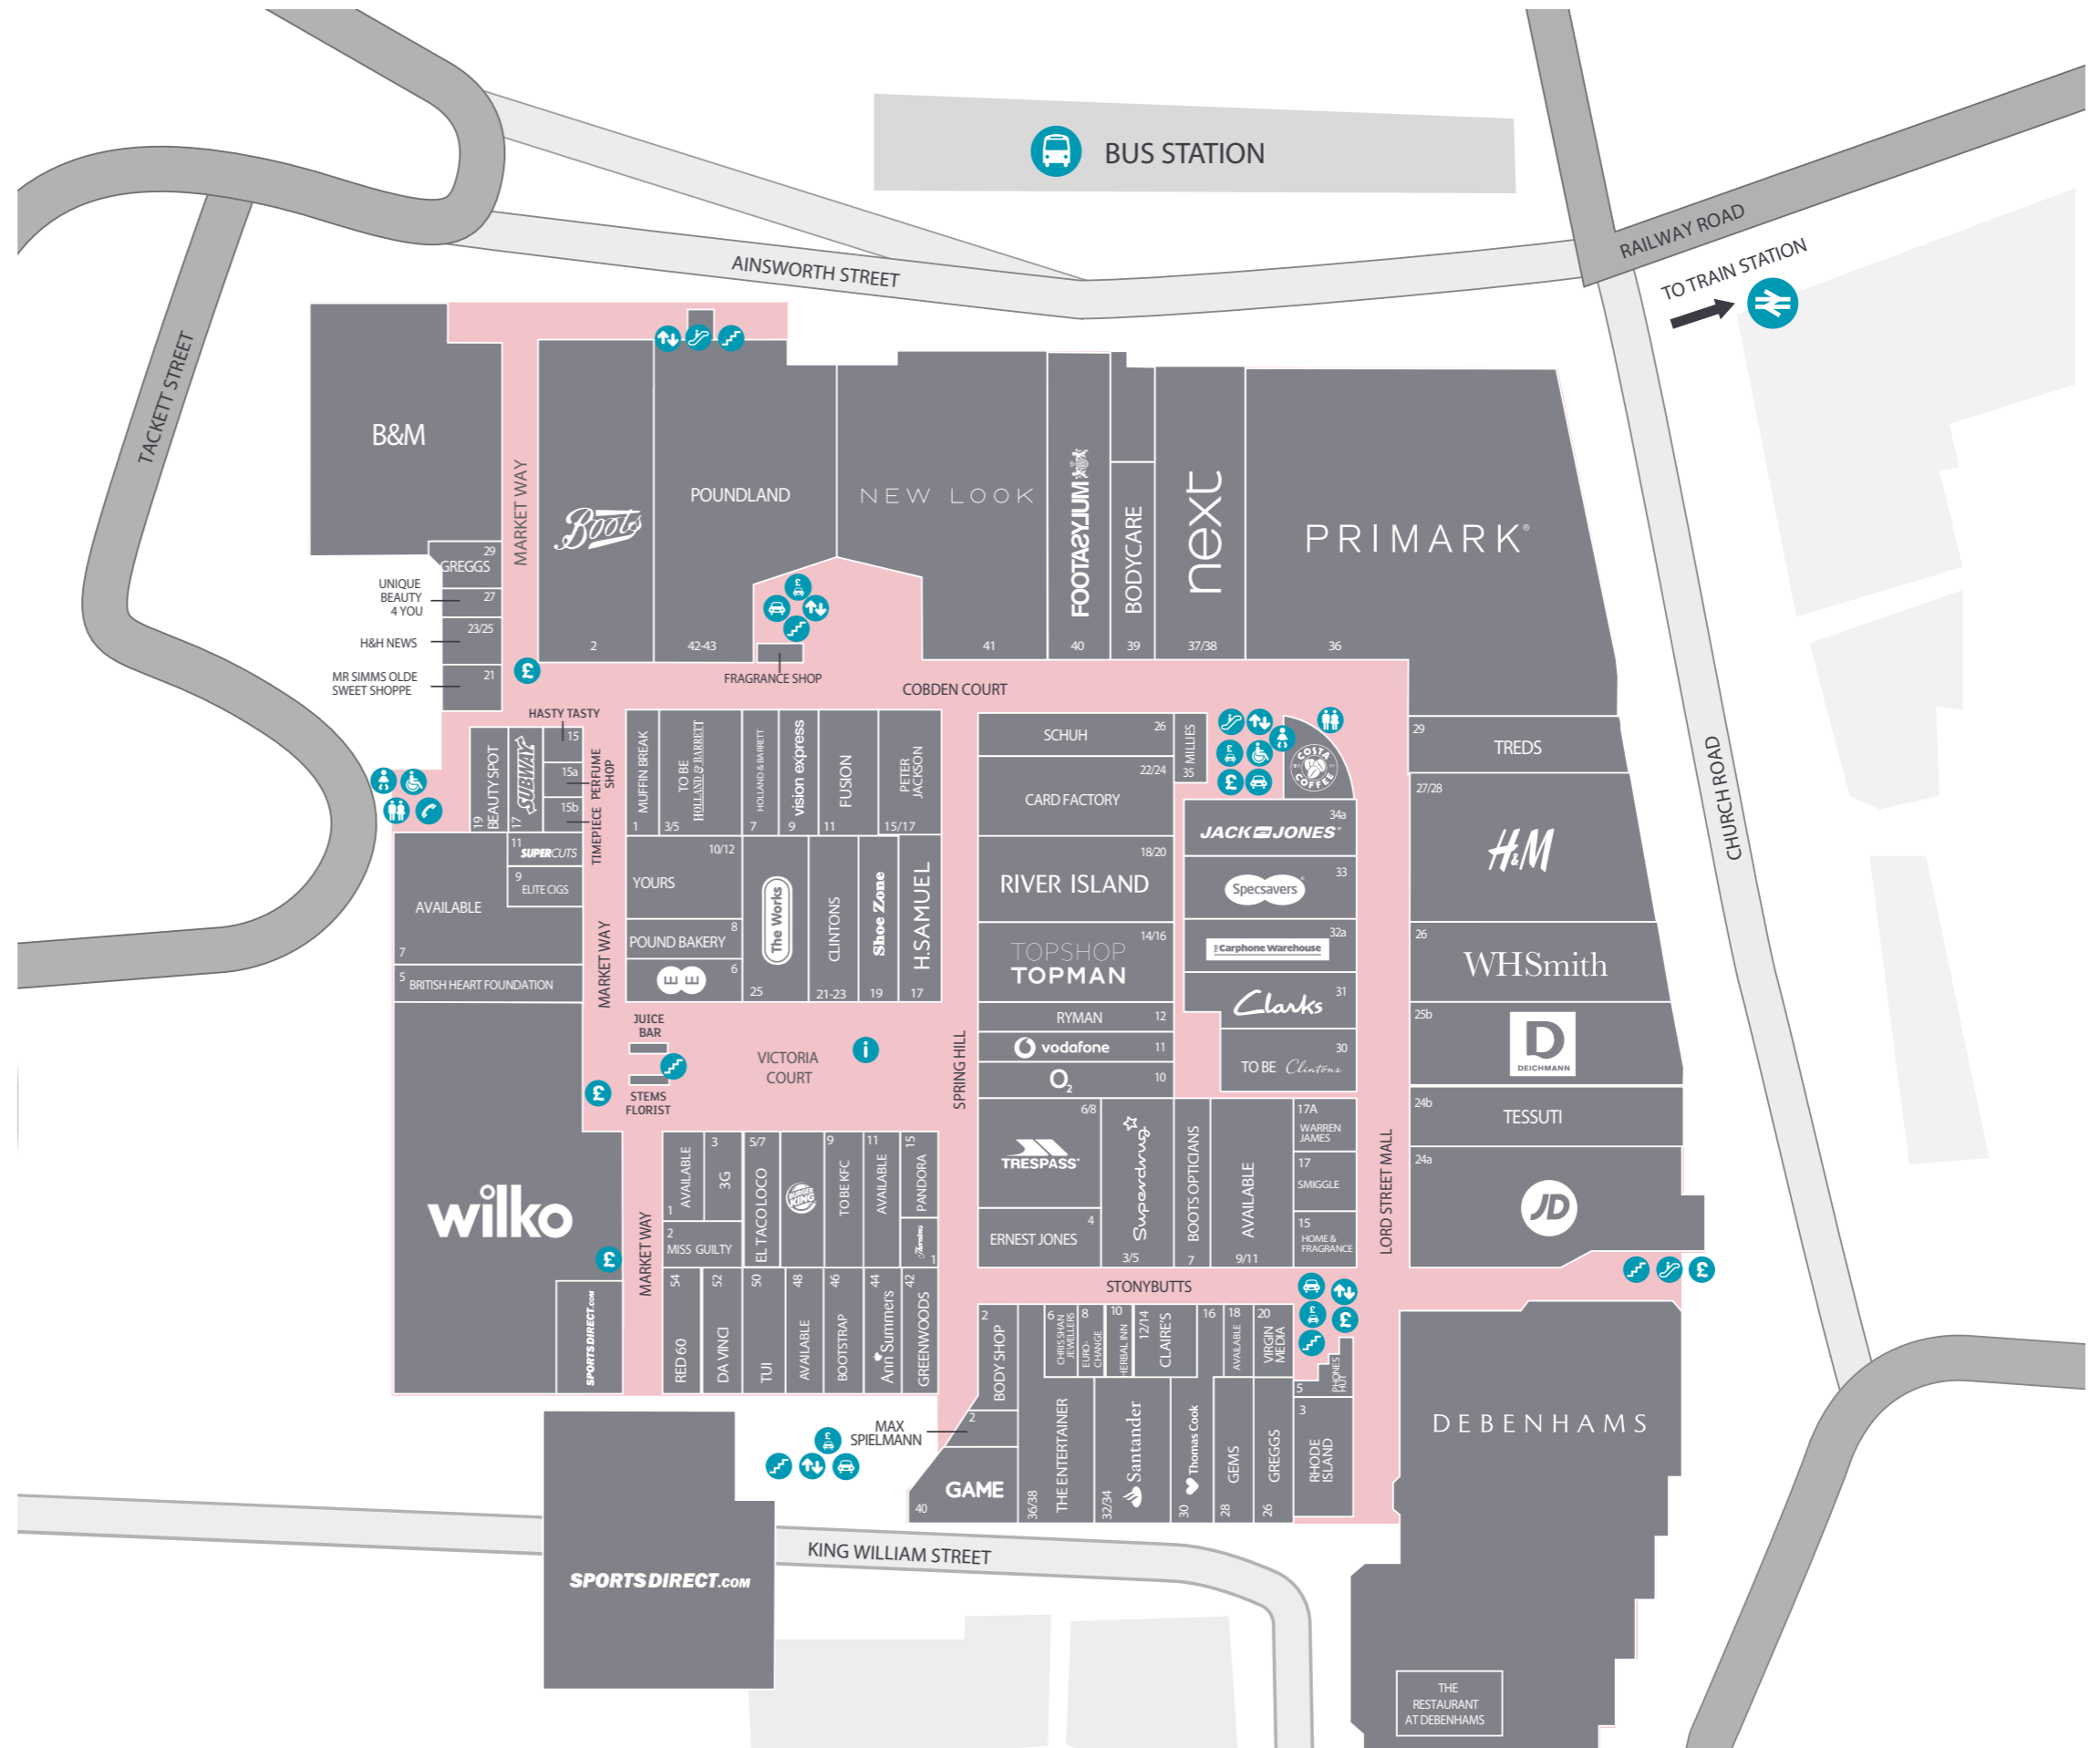

Loraine Jones
01254 54 455
Loraine.jones@themall.co.uk

Letting Agents

Will Thomas / Jack Hesketh
KLM Retail
020 7317 3700
wthomas@klmretail.co.uk
jhesketh@klmretail.co.uk

Jonathan Thompson / Tim Letts
Lambert Smith Hampton
0161 228 6411
jthompson@lsh.co.uk
tletts@lsh.co.uk