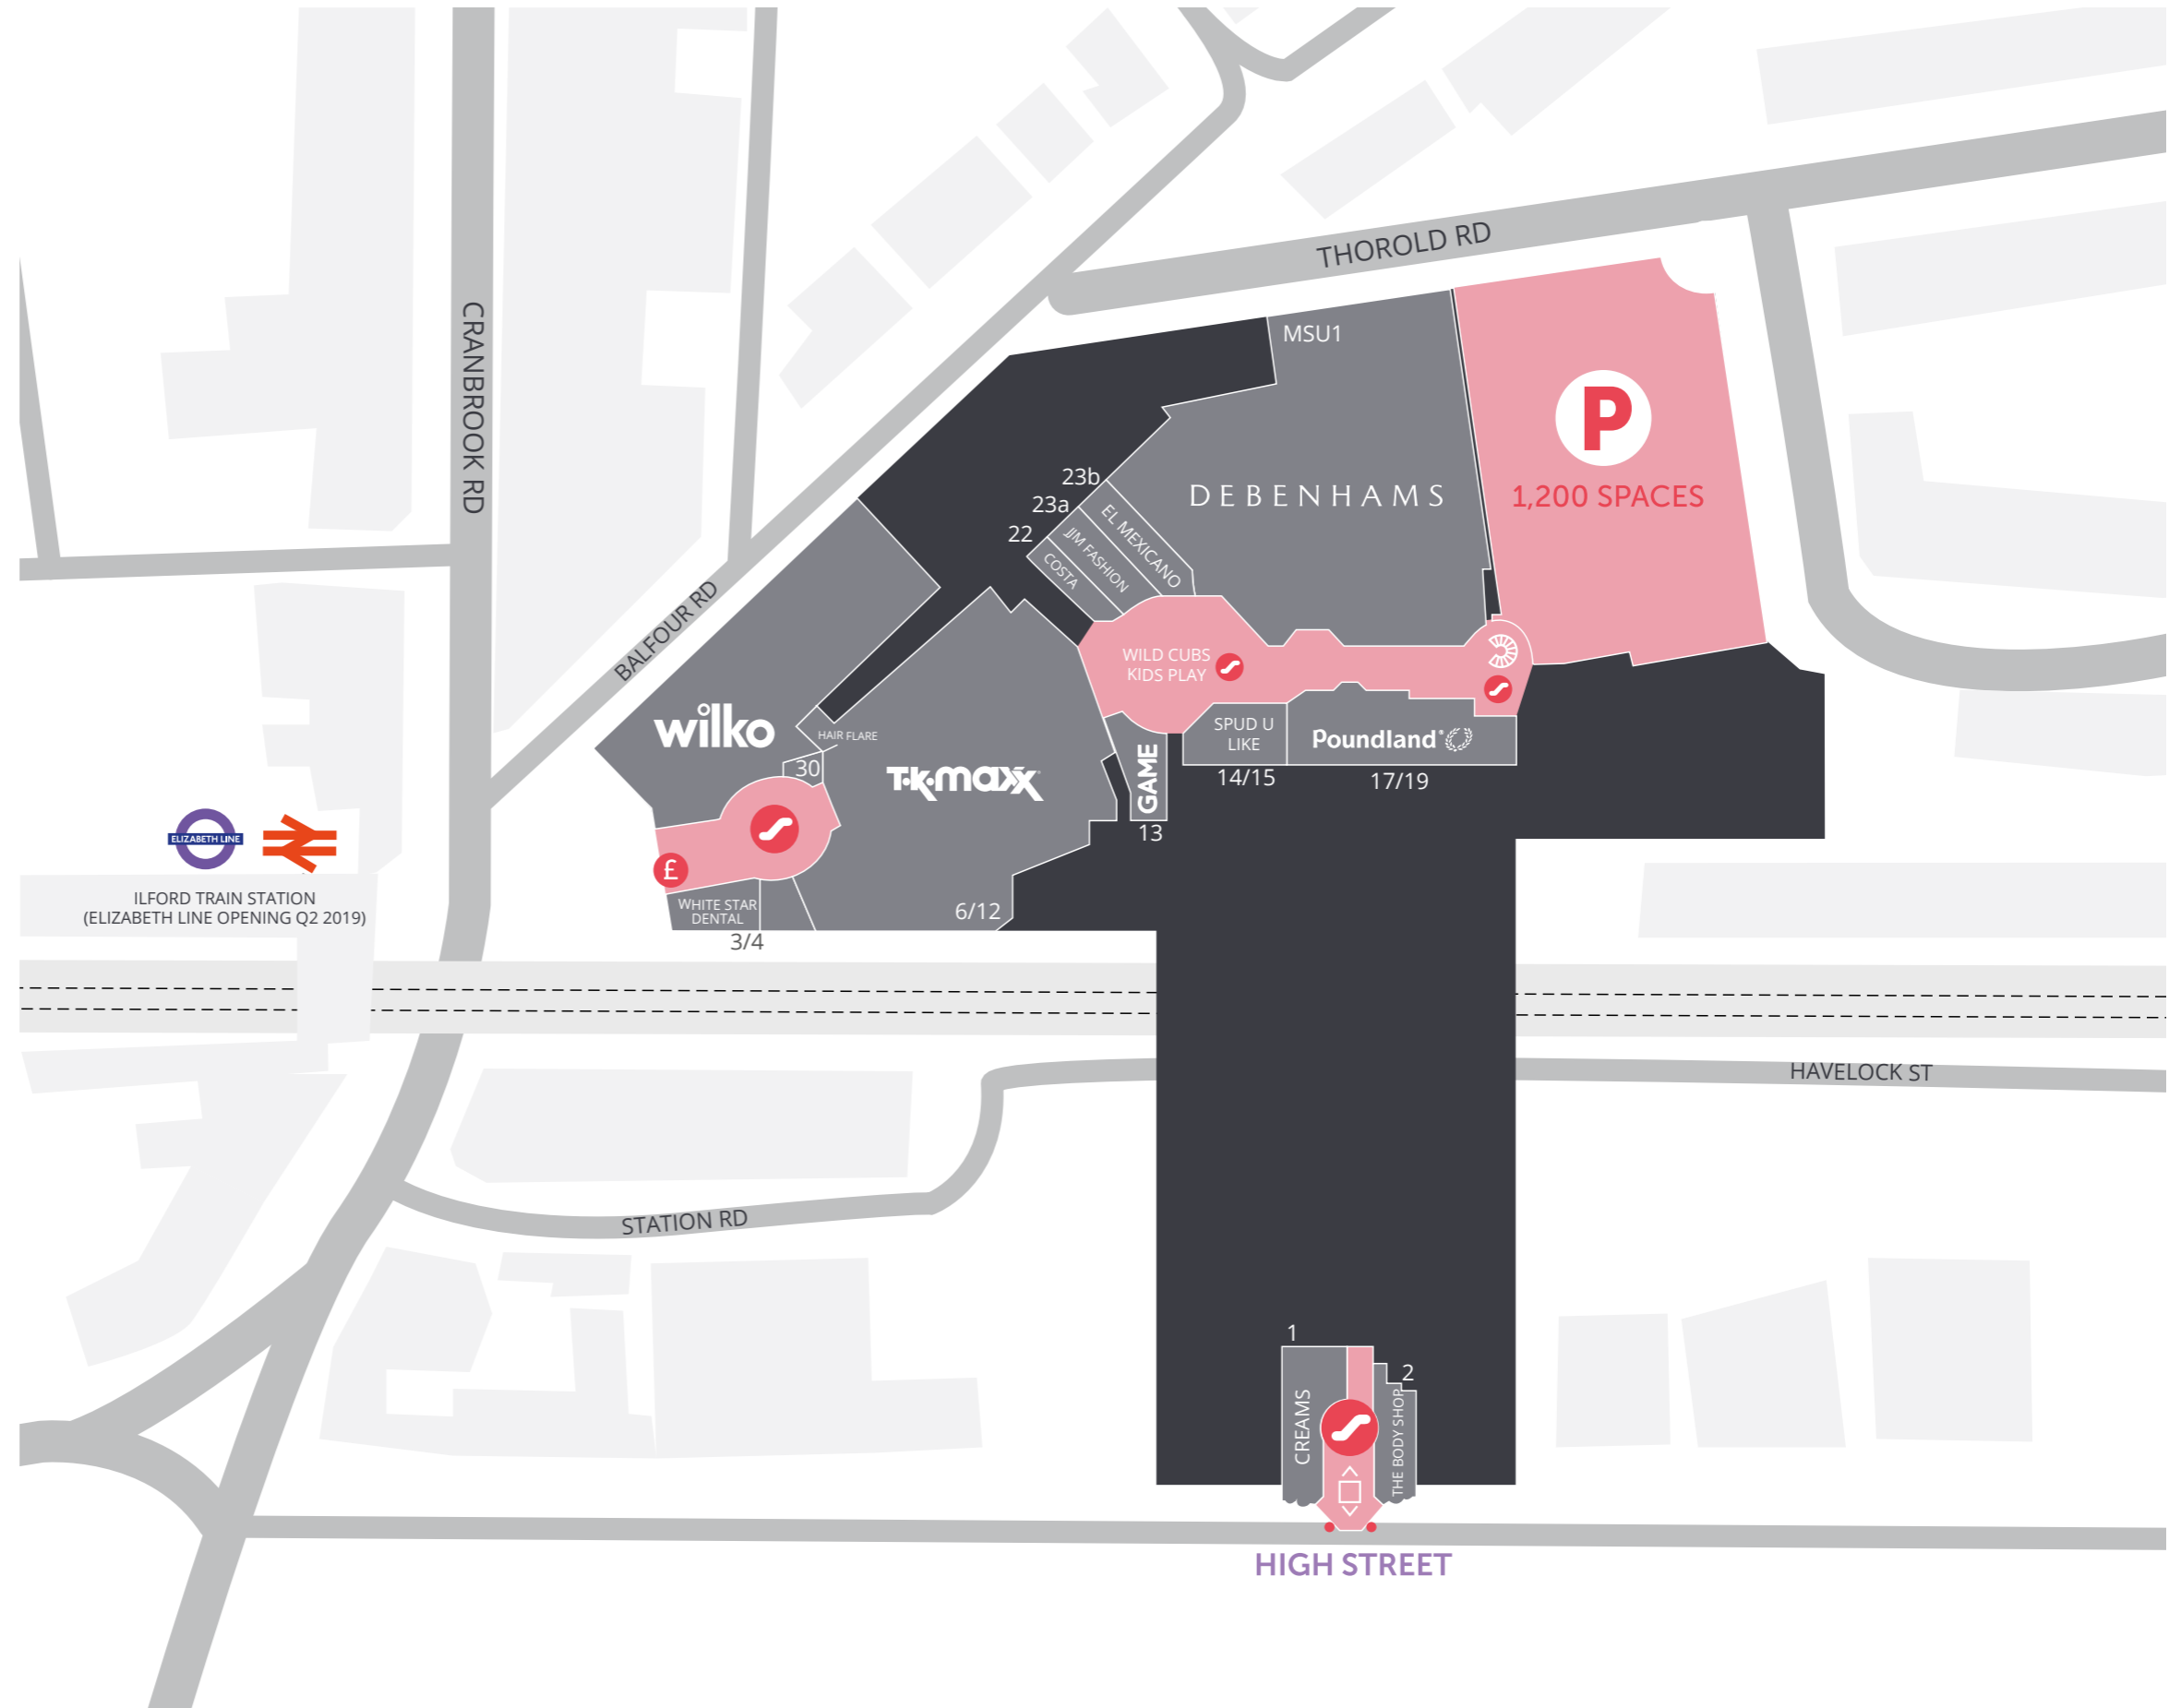

The Exchange, Ilford

Lower Level

EXCHANGE
ILFORD

C&R
CAPITAL &
REGIONAL

Leasing Executive

James Rayner
020 7932 8082
james.rayner@capreg.com

Leasing Assistant

Gayle Woodall
020 7932 8055
gayle.woodall@capreg.com

General Manager

Sarah De Courcy Rolls
0208 553 3000
sarah@theexchangeilford.co.uk

Letting Agents

Rowen Grandison
Knight Frank
020 7861 5191
rowen.grandison@knightfrank.com

David Legat
Knight Frank
020 7861 5119
David.Legat@knightfrank.com

Andrew Gilbert
Knight Frank
020 7861 1177
andrew.gilbert@knightfrank.com