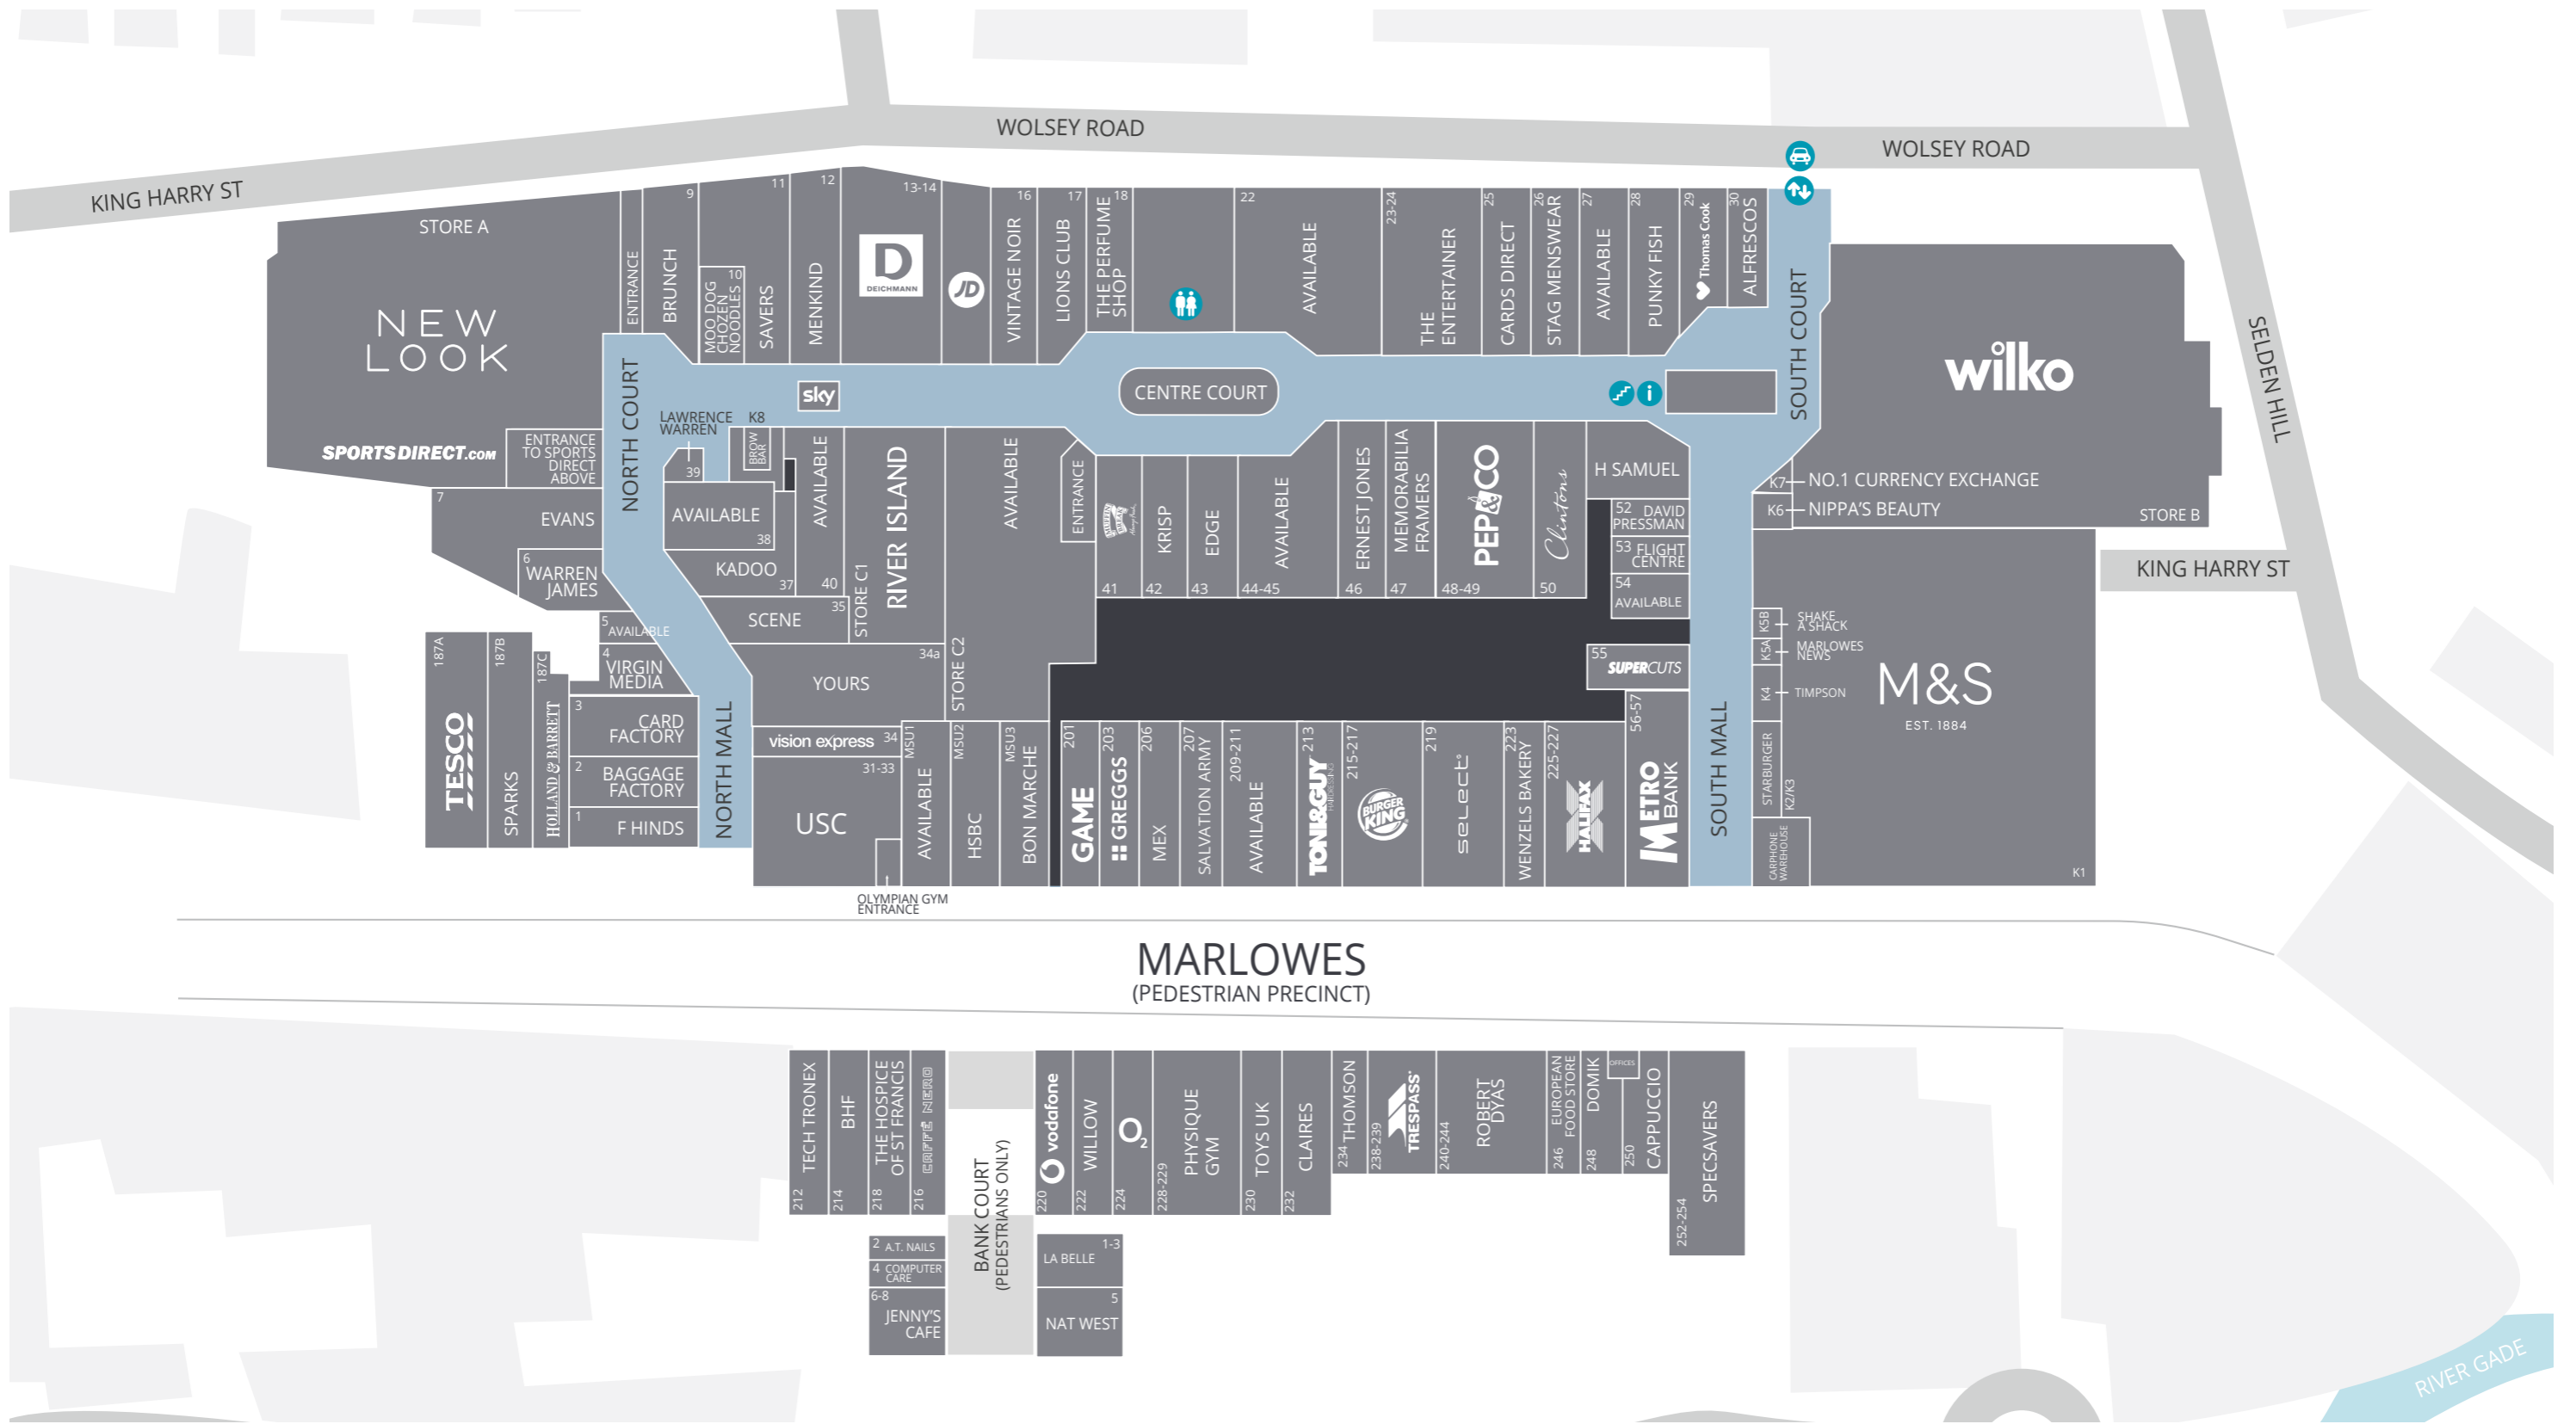

# Marlowes Hemel Hempstead

LEASING PLAN

April 2019

MARLOWES

Welcome to the Marlowes

THE HINDS

50%  
OFF