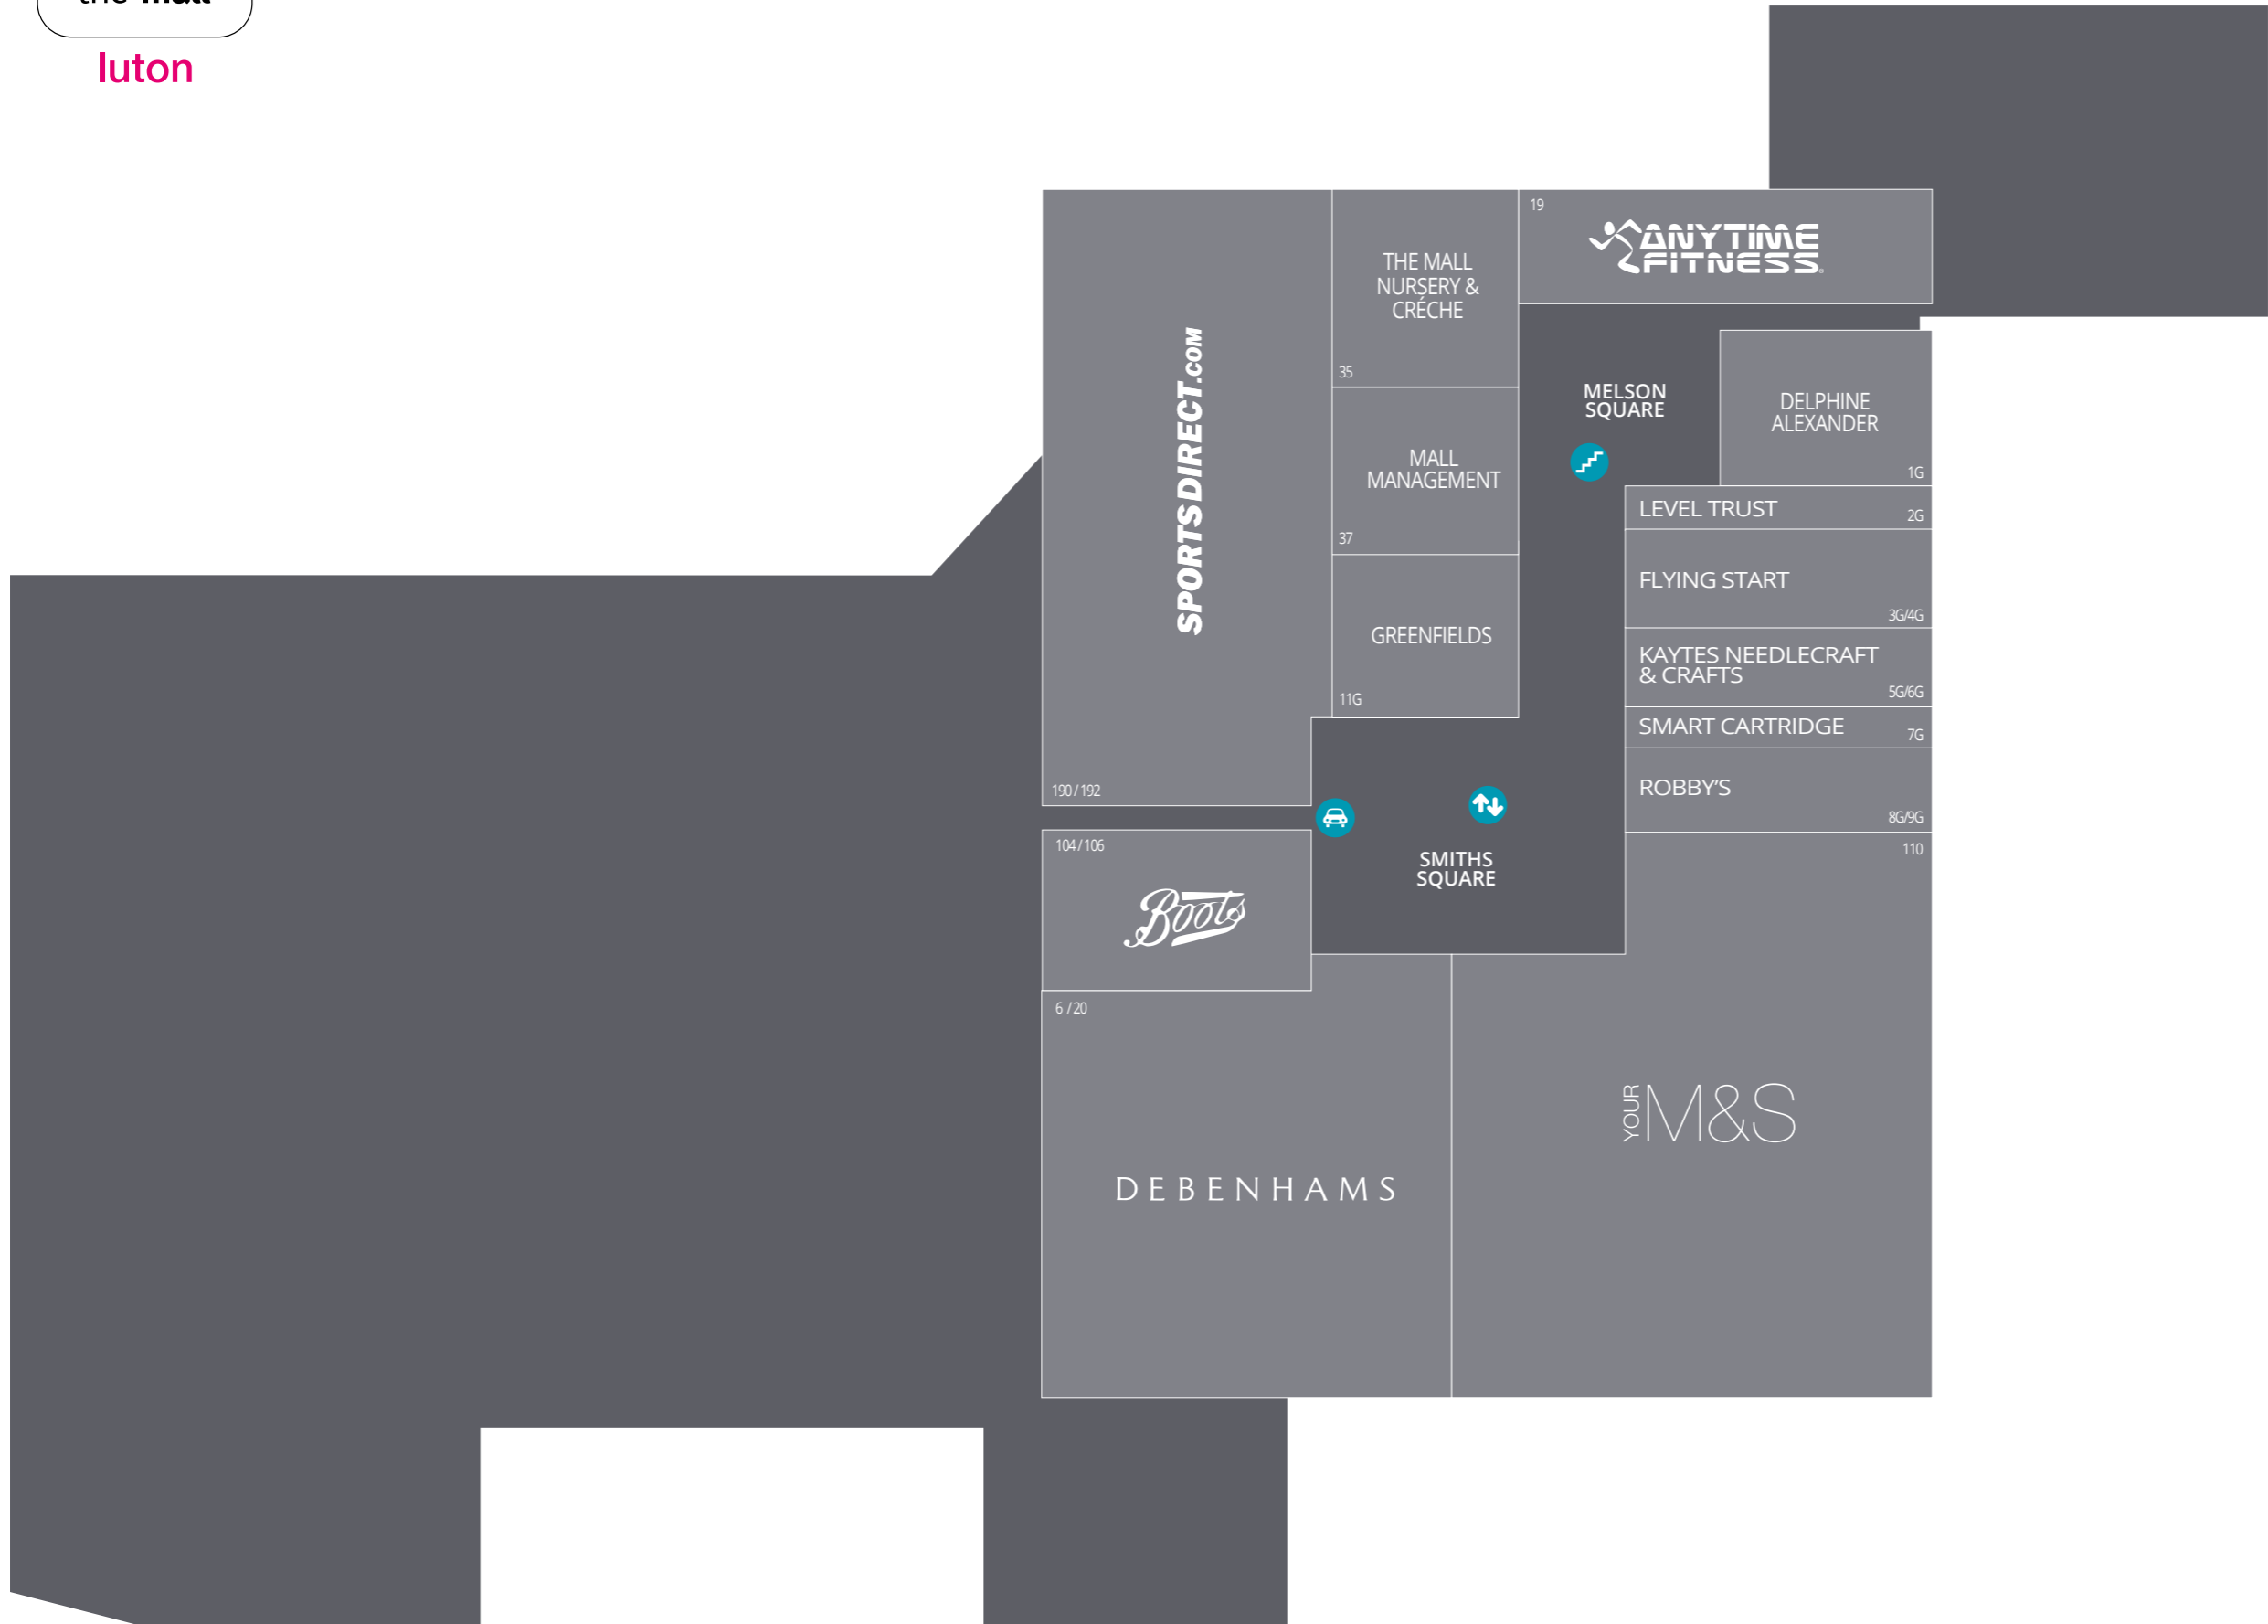

Upper Level